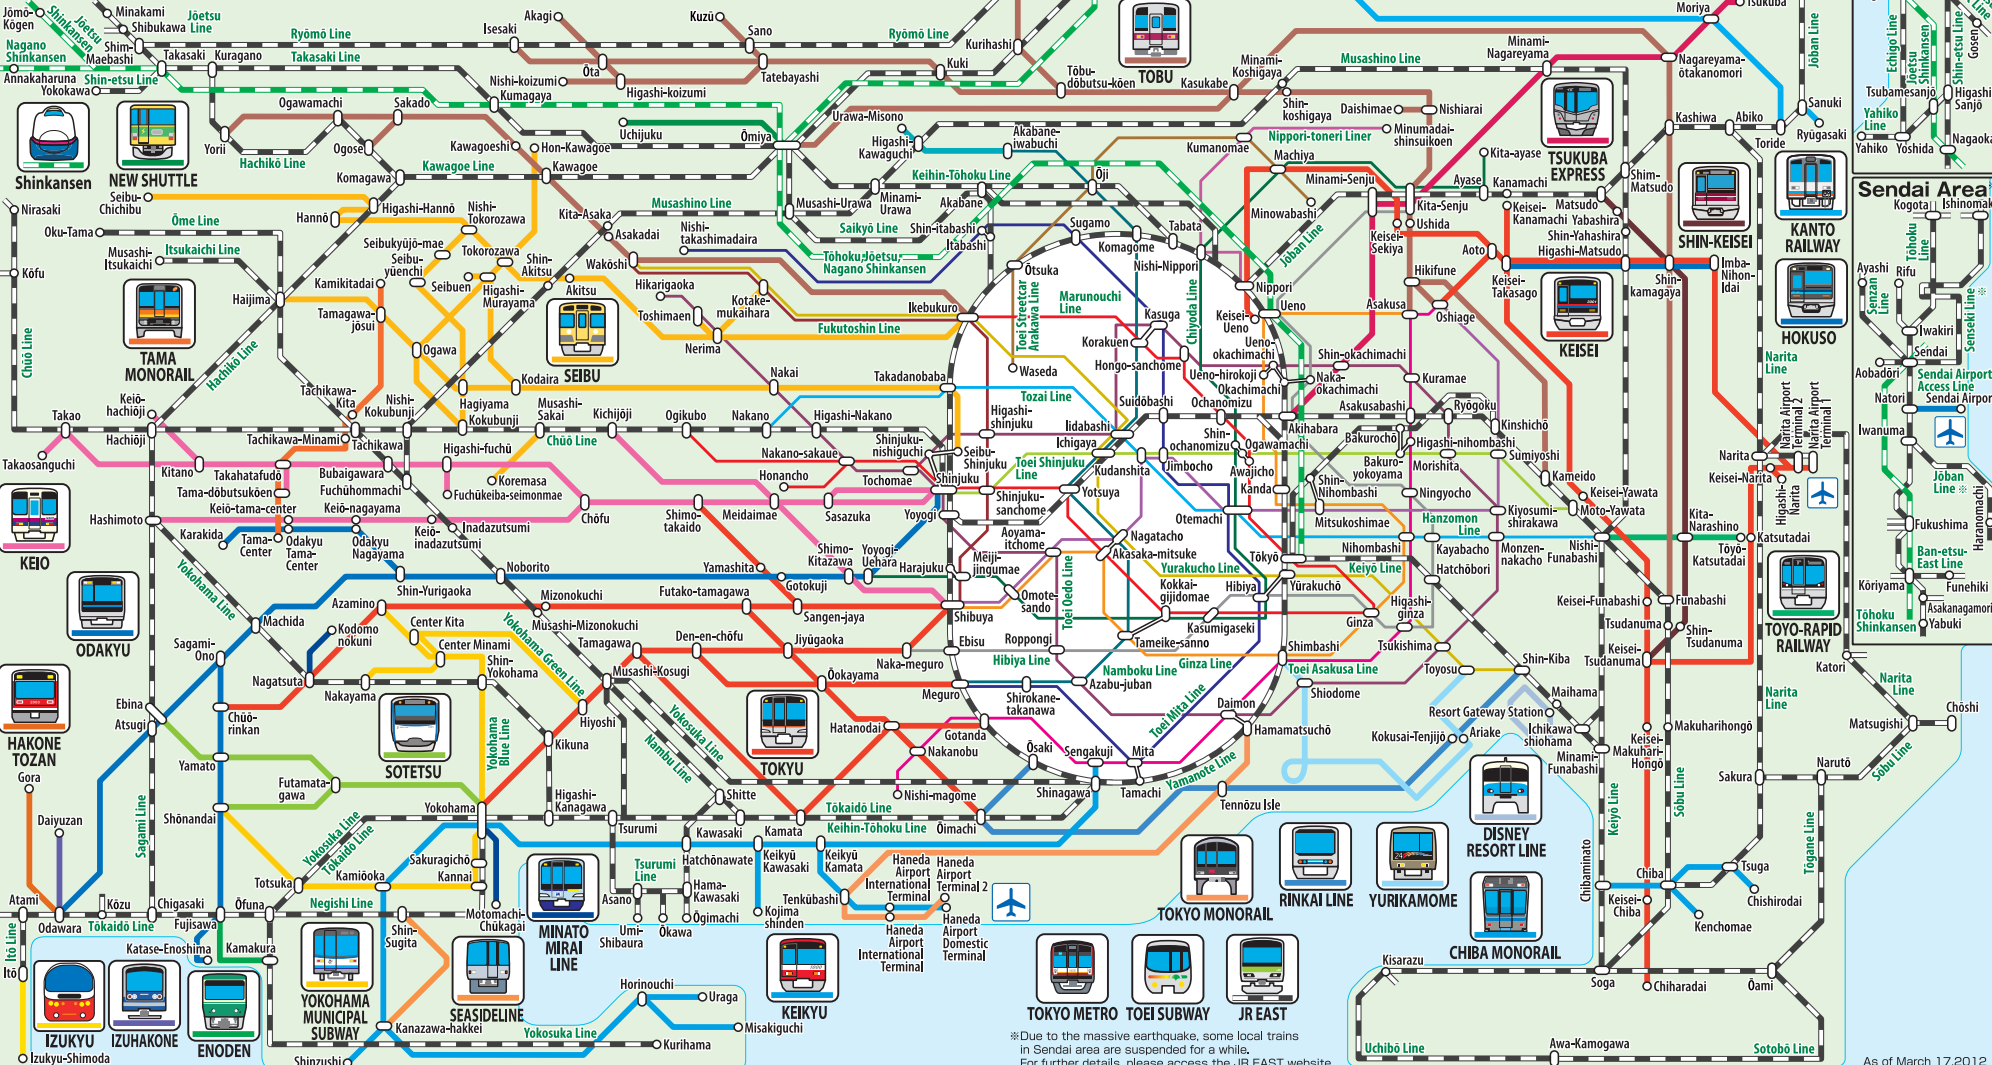

Suica · PASMO Network Map

■ Areas where Suica-PASMO can be used