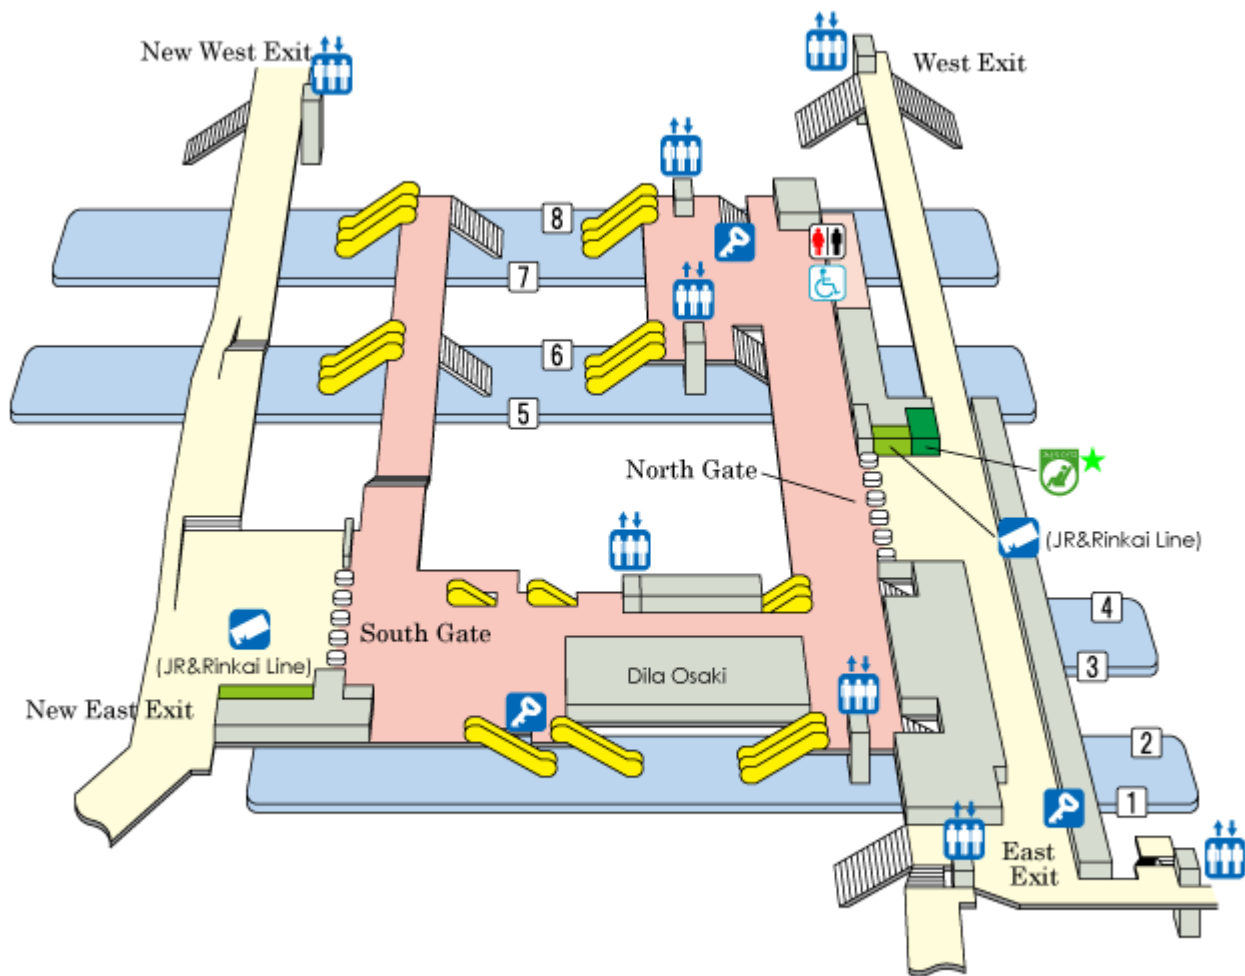

Osaki Station

©KOTSUSHIMBUNSHA

< as of July 2013 >

Platform Guidance

- | | |
|---|---|
| 1 2 Yamanote Line Inner Tracks for Shinagawa, Tokyo | 8 Shonan-Shinjuku Line for Omiya, Utsunomiya (Utsunomiya Line) |
| 3 4 Yamanote Line Outer Tracks for Shibuya, Shinjuku | Shonan-Shinjuku Line for Omiya, Takasaki (Takasaki Line) |
| 5 Shonan-Shinjuku Line for Yokohama, Ofuna, Odawara (Tokaido Line) | 7 8 Saikyo Line for Shinjuku, Ikebukuro, Akabane, Omiya |
| Shonan-Shinjuku Line for Yokohama, Ofuna, Zushi (Yokosuka Line) | 5 7 Rinkai Line for Tokyo-Teleport, Shin-Kiba |

[note!]

- ★: JAPAN RAIL PASS, JR EAST PASS exchange office
- ★: JR EAST PASS sales office
*A JAPAN RAIL PASS cannot be purchased inside Japan.
- ★: Receipt office of ticket reserved by JR EAST Web site "JR-EAST Shinkansen-Reservation"
- ★: Only when "JAPAN RAIL PASS" or "JR EAST PASS" is used, the ticket reserved on JR EAST Web site "JR-EAST Shinkansen-Reservation" is a part of a possible receipt.
- * Office hours are subject to change and offices are subject to close without notice.