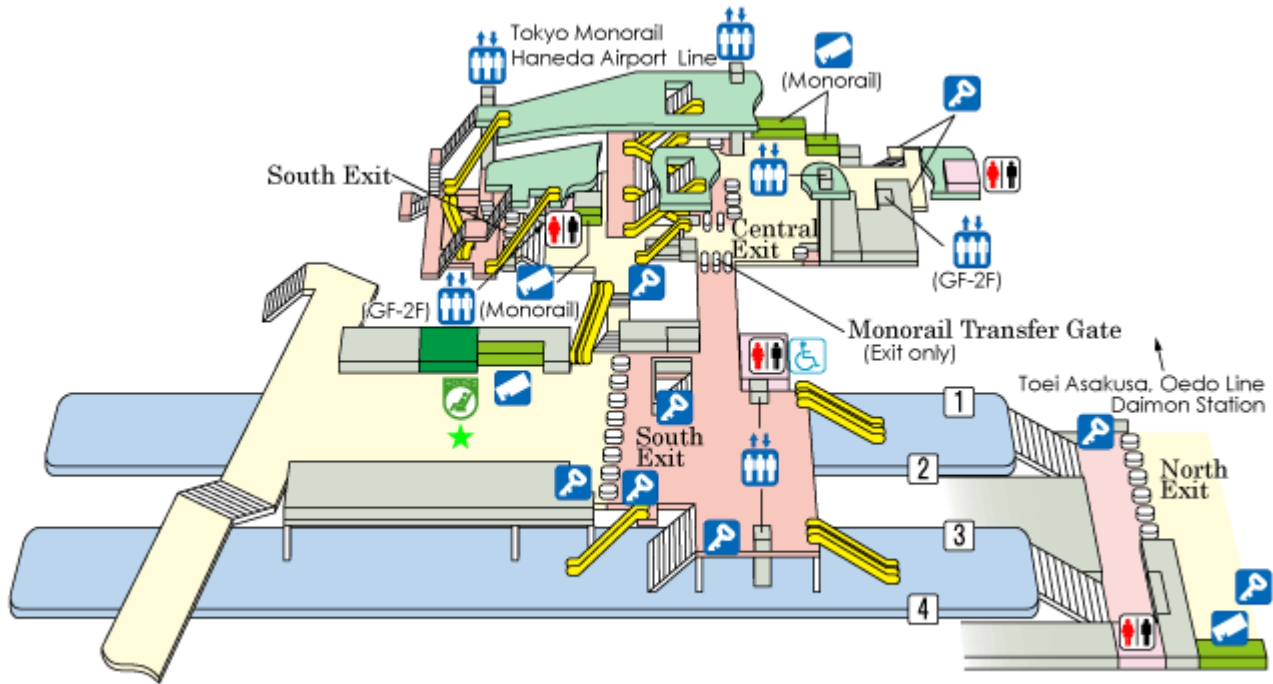

Hamamatsucho Station

©KOTSUSHIMBUNSHA

< as of July 2013 >

Platform Guidance

- | | |
|---|--|
| 1 Keihin-Tohoku Line for Tokyo, Ueno, Omiya | 3 Yamanote Line Outer Tracks for Shinagawa, Shibuya |
| 2 Yamanote Line Inner Tracks for Tokyo, Ueno | 4 Keihin-Tohoku Line for Shinagawa, Yokohama, Ofuna |

[note!]

- ★: JAPAN RAIL PASS, JR EAST PASS exchange office
 - ★: JR EAST PASS sales office
*A JAPAN RAIL PASS cannot be purchased inside Japan.
 - ★: Receipt office of ticket reserved by JR EAST Web site "JR-EAST Shinkansen-Reservation"
 - ★: Only when "JAPAN RAIL PASS" or "JR EAST PASS" is used, the ticket reserved on JR EAST Web site "JR-EAST Shinkansen-Reservation" is a part of a possible receipt.
- * Office hours are subject to change and offices are subject to close without notice.